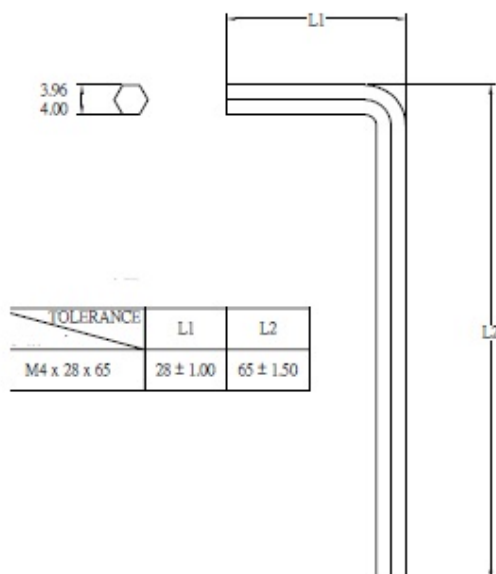

PRODUCT SHEET

Description:

Insex Key, 4mm, L-Shaped 65x28mm, Hardened Steel, BZP

Item number:

12.06.015-1

Units	Box	Carton	HS Code	Barcode
Pcs.	1	2000	7318290090	
				5704866442336

SISO A/S

Mileparken 11
DK-2740 Skovlunde
Denmark
VAT: DK 24786013